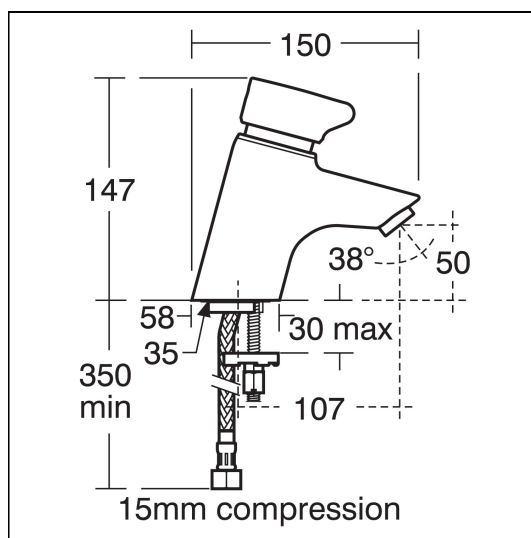

Avon 21 1 Hole Washbasin Mixer Flexi Tails

ILLUSTRATED

B8263 Avon 21 1 hole washbasin mixer , self closing push button, variable temperature control with 15mm female connector flexible hoses on inlets. Flow regulated to 3.7 litres per minute maximum to comply with Water Technology List requirements.

ILLUSTRATED PRODUCT DETAILS

Weights

B8263 2.30 KG

Finishes

B8263  Chrome (AA)

Materials

B8263 Chrome Plated Brass

Flow rates

B8263 3.7 Litres per minute @ 3 bar pressure

Special Notes

This fitting is best suited to balanced supplies with a minimum inlet pressure of 1 bar and a maximum of 3 bar. Regulated to 3.7 litres per minute maximum.

Run time is adjustable from 5-20 seconds. Consideration should be given to safe hot water delivery and the use of an appropriate temperature reduction device, please see A5900AA (for use with 15mm pipework) or A5901AA (for use with 22mm pipework). These products are designed for handwashing applications in washroom environments.